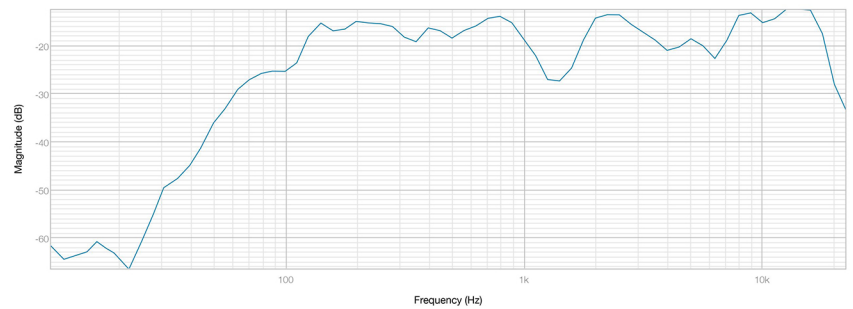

Rated Power	300w RMS
Rated Impedance	8Ω
SPL (1w/1m)	96dB
SPL Max	121dB
Component	HF 1.4" Polymide, LF 10" Kevlar Paper
Dispersion	100°
Enclosure	12mm Birch Plywood
Finish	Black, White or custom colour
Pole Mount	35mm pole-mount with M20 thread
Connectors	2x Neutrik Speakon or 1x Phoenix
Flying Points	4 x M8 Rear & Side (powerdrive 60 bracket), 8 x M10 points
Dimensions (HDW)	384 x 315 x 206mm
Weight	11kg
Frequency Response	65Hz - 19KHz
Amplifier Power	600w

IC10A Frequency Response

IC10A DIMENSIONS

Trade Descriptions Act

Due to Apt-GB policy of continuing improvement, we reserve the right to alter the specification with out prior notice. Every Apt-GB product is built to the highest manufacturing standards and rigorously tested to ensure that it meets the performance criteria specified in the design.