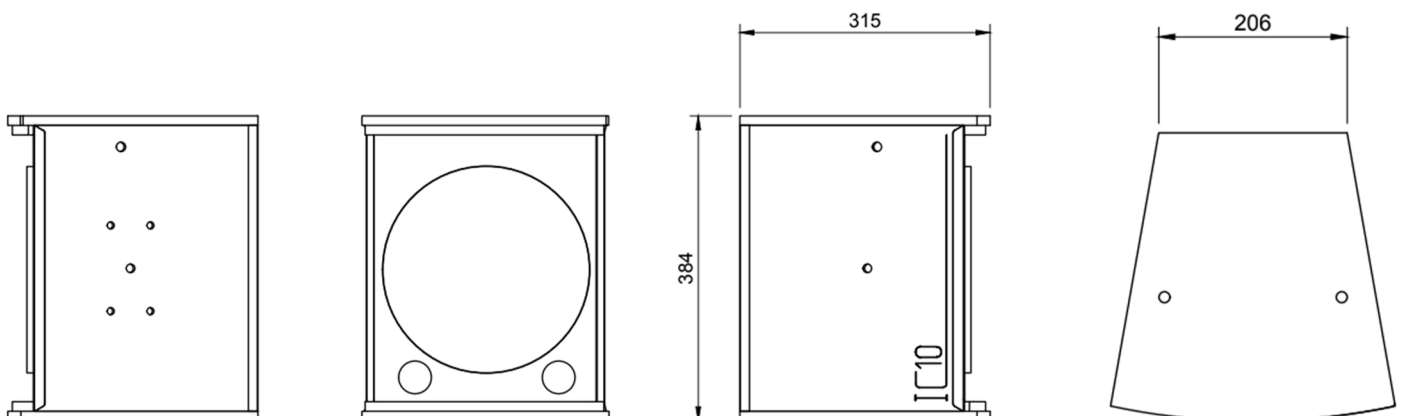

Rated Power	300w RMS
Rated Impedance	8Ω
SPL (1w/1m)	96dB
SPL Max	121dB
Component	HF 1.4" Polymide, LF 10" Kevlar Paper
Dispersion	100°
Enclosure	12mm Birch Plywood
Finish	Black, White or custom colour
Pole Mount	35mm pole-mount with M20 thread
Connectors	2x Neutrik Speakon or 1x Phoenix
Flying Points	4 x M8 Rear & Side (powerdrive 60 bracket), 8 x M10 points
Dimensions (HDW)	384 x 315 x 206mm
Weight	11kg
Frequency Response	65Hz - 19KHz
Amplifier Power	600w

IC10A Frequency Response

IC10A DIMENSIONS

Trade Descriptions Act

Due to Apt-GB policy of continuing improvement, we reserve the right to alter the specification with out prior notice. Every Apt-GB product is built to the highest manufacturing standards and rigorously tested to ensure that it meets the performance criteria specified in the design.